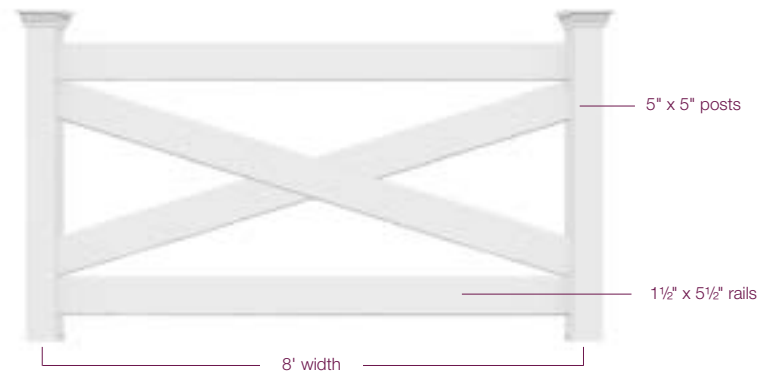

NOBILITY

Equestrian

2, 3 AND 4 RAILS

Nobility's Equestrian fencing is the perfect choice to help define your yard, contain your garden area or wrangle in the wide open space on your property. The Equestrian series offers a routed assembly system, giving your fence a nearly flawless appearance. It's also the perfect solution for commercial use in housing developments and recreation areas.

FEATURES & BENEFITS

- Clean, smooth rail appearance
- Choose from 2-, 3- and 4-rail options or Crossbuck style
- Available in two colors and two widths (8' and 16')
- Made in America

CROSSBUCK

Nobility's Cross-buck style is both decorative and useful in a working and living environment, adding charm and safety to your property.