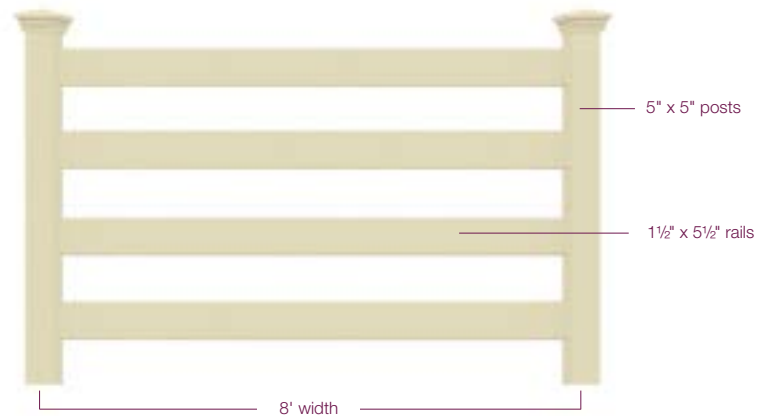

NOBILITY

Equestrian

2, 3 AND 4 RAILS

Nobility's Equestrian fencing is the perfect choice to help define your yard, contain your garden area or wrangle in the wide open space on your property. The Equestrian series offers a routed assembly system, giving your fence a nearly flawless appearance. It's also the perfect solution for commercial use in housing developments and recreation areas.

FEATURES & BENEFITS

- Clean, smooth rail appearance
- Choose from 2-, 3- and 4-rail options or Crossbuck style
- Available in two colors and two widths (8' and 16')
- Made in America

CROSSBUCK

Nobility's Cross-buck style is both decorative and useful in a working and living environment, adding charm and safety to your property.