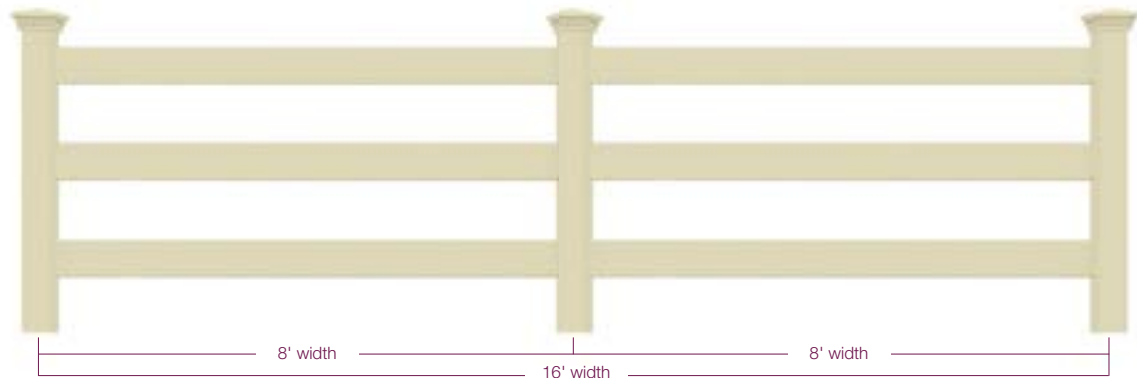

NOBILITY

Equestrian

2, 3 AND 4 RAILS

Nobility's Equestrian fencing is the perfect choice to help define your yard, contain your garden area or wrangle in the wide open space on your property. The Equestrian series offers a routed assembly system, giving your fence a nearly flawless appearance. It's also the perfect solution for commercial use in housing developments and recreation areas.

FEATURES & BENEFITS

- Clean, smooth rail appearance
- Choose from 2-, 3- and 4-rail options or Crossbuck style
- Available in two colors and two widths (8' and 16')
- Made in America

CROSSBUCK

Nobility's Cross-buck style is both decorative and useful in a working and living environment, adding charm and safety to your property.